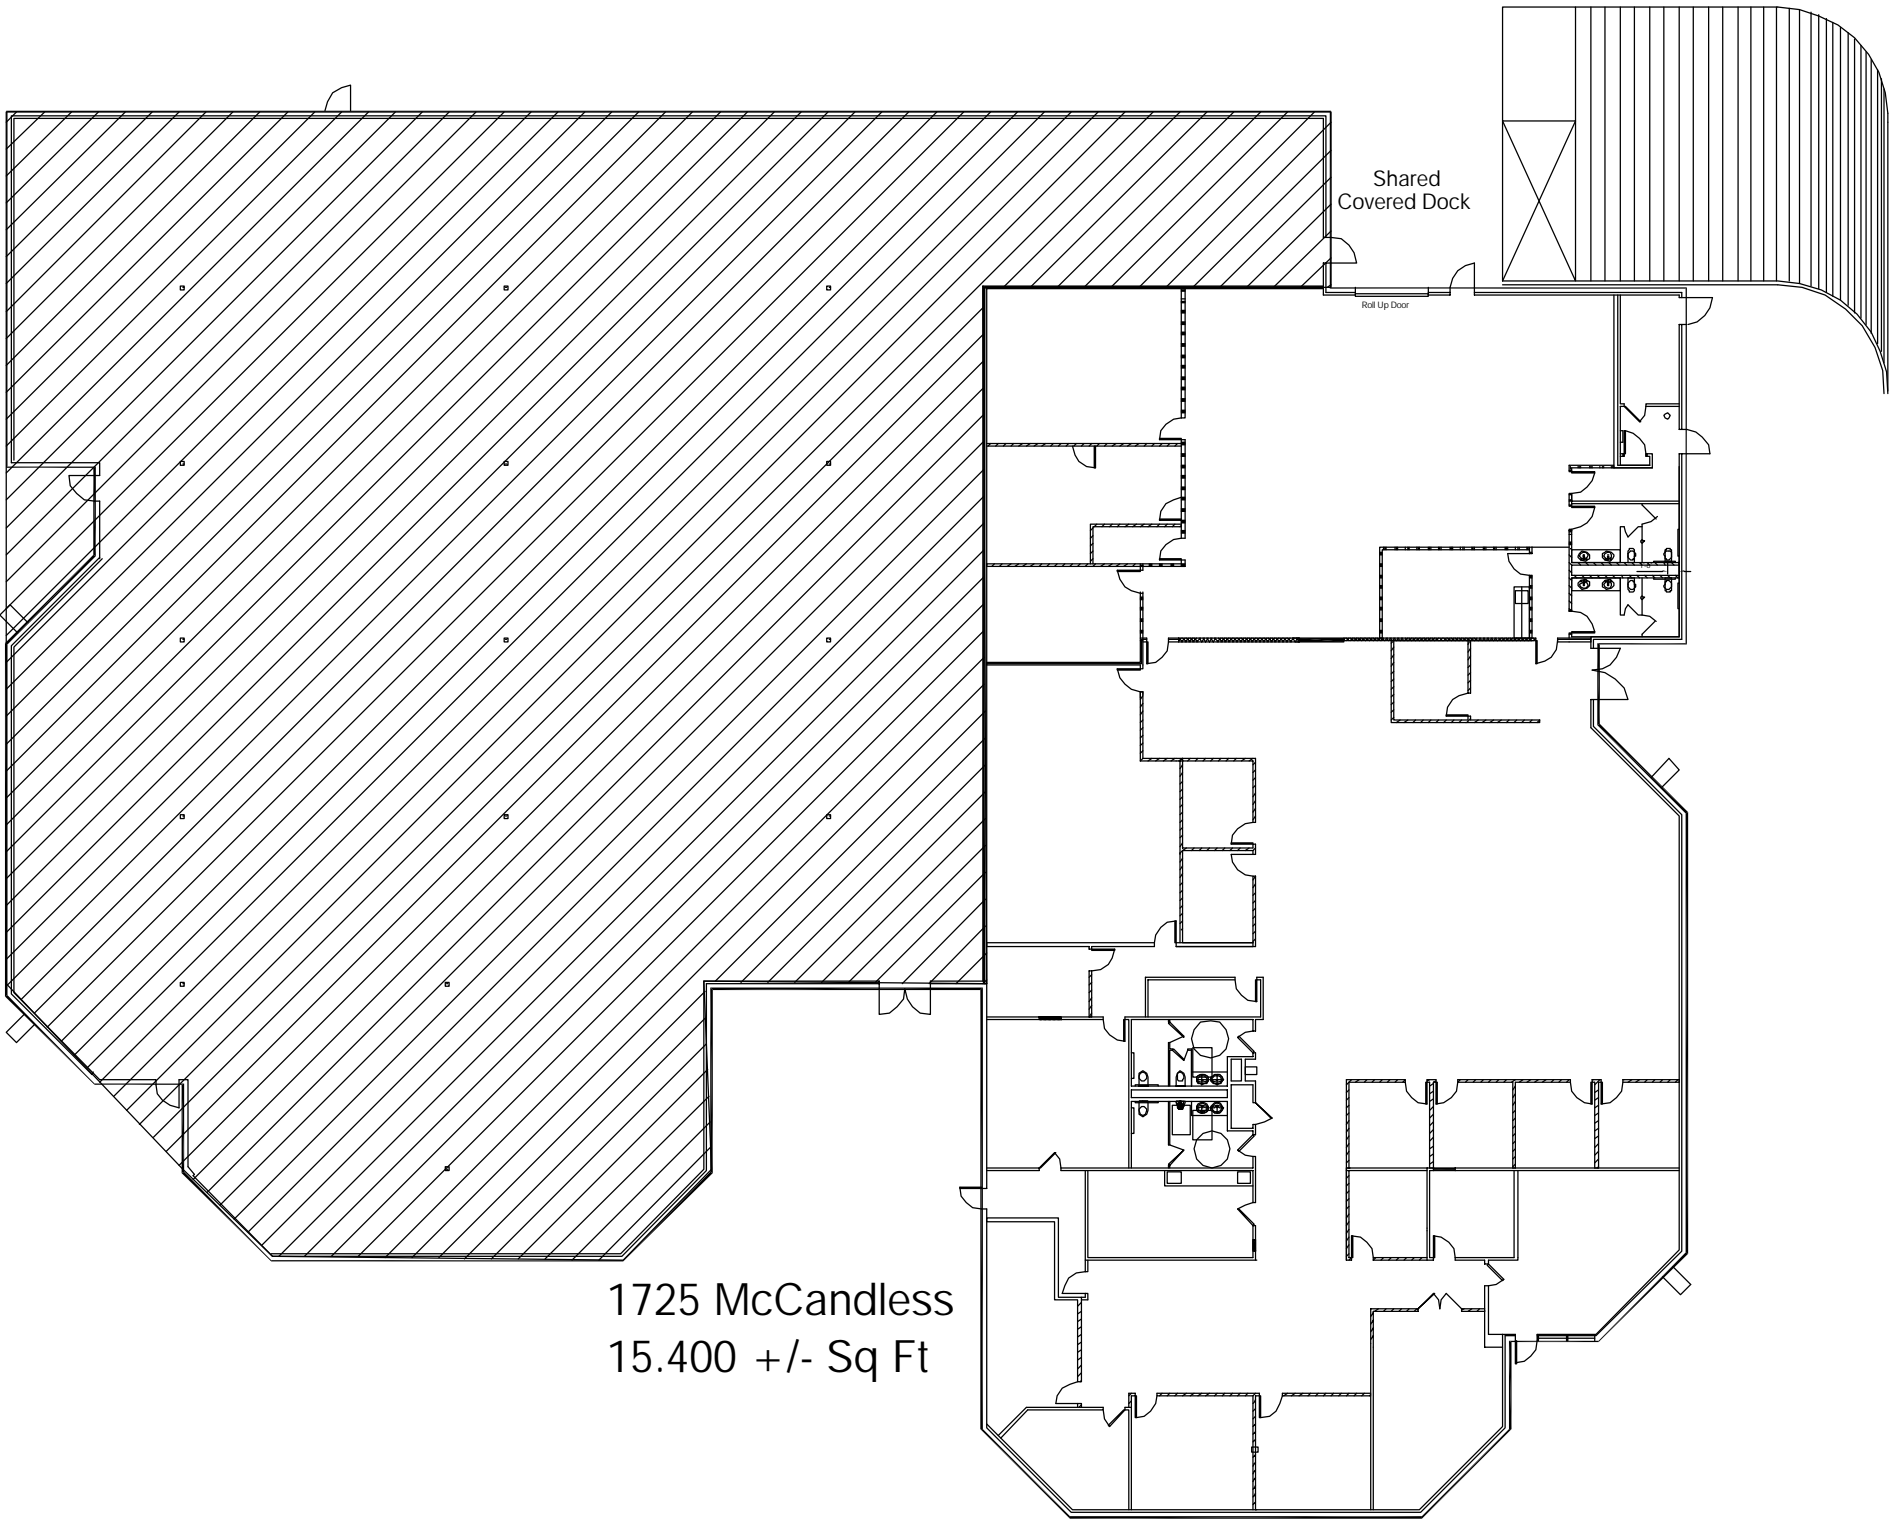

# MISSION WEST PROPERTIES, INC.

**1725 McCandless Drive, Milpitas**

- Available Space: 15,400 sf
- Power 1600 amps @ 480 volts
- Parking 3.4/1000 rsf
- Rent Negotiable; Available Now
- “NNN” \$0.168 psf / mo  
(Prop Taxes, Ins. & Landscaping)
- Access via Lockbox

1725 McCandless  
15.400 +/- Sq Ft