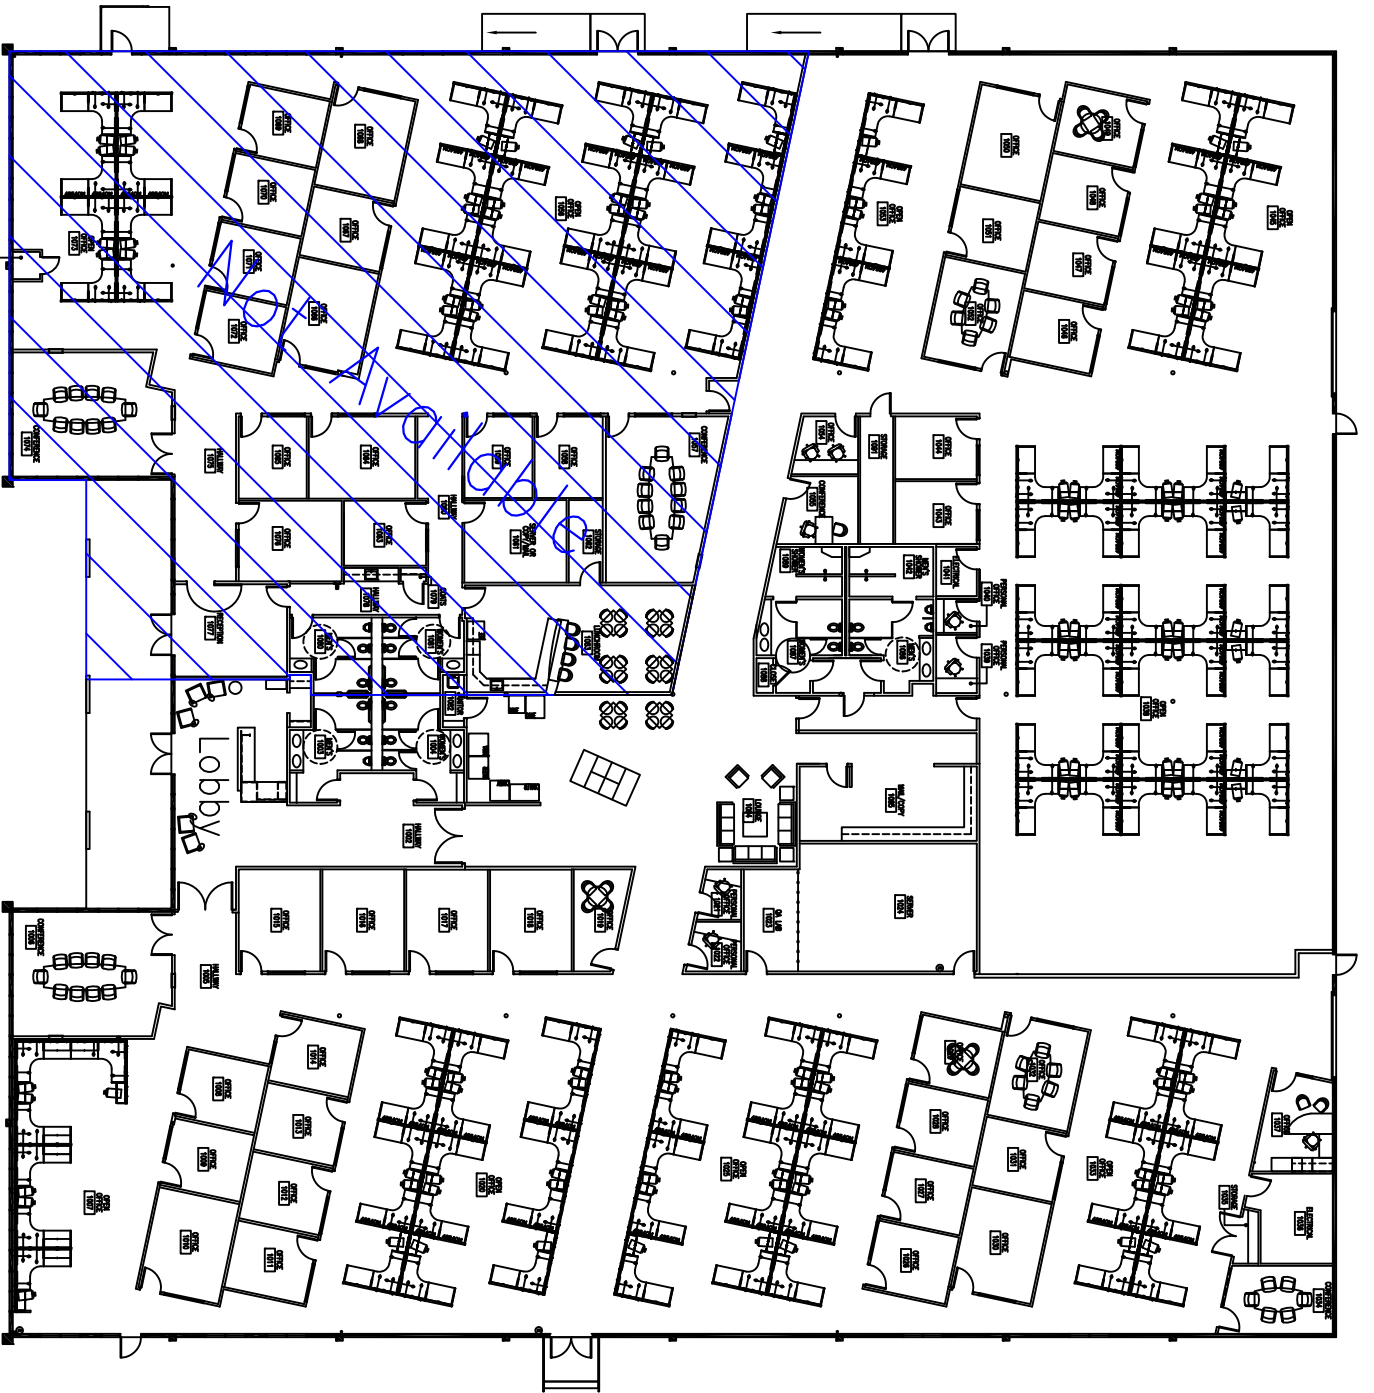

**MISSION
WEST
PROPERTIES, INC.**

450 National, Mountain View

- Available: 8,500 sq ft +/-
- "NNN" \$0.12 psf/mo
(Property Taxes, Insurance, and Gardening)
- Partially Furnished
- Easy Access to 237 and 101

For Further Information Please Contact:

Ray Marino
408-725-7632
rmarino@missionwest.com

Carl Berg
408-725-0700
berg@missionwest.com

9,731 sf +/-

450 National 26,413 SF. +/-