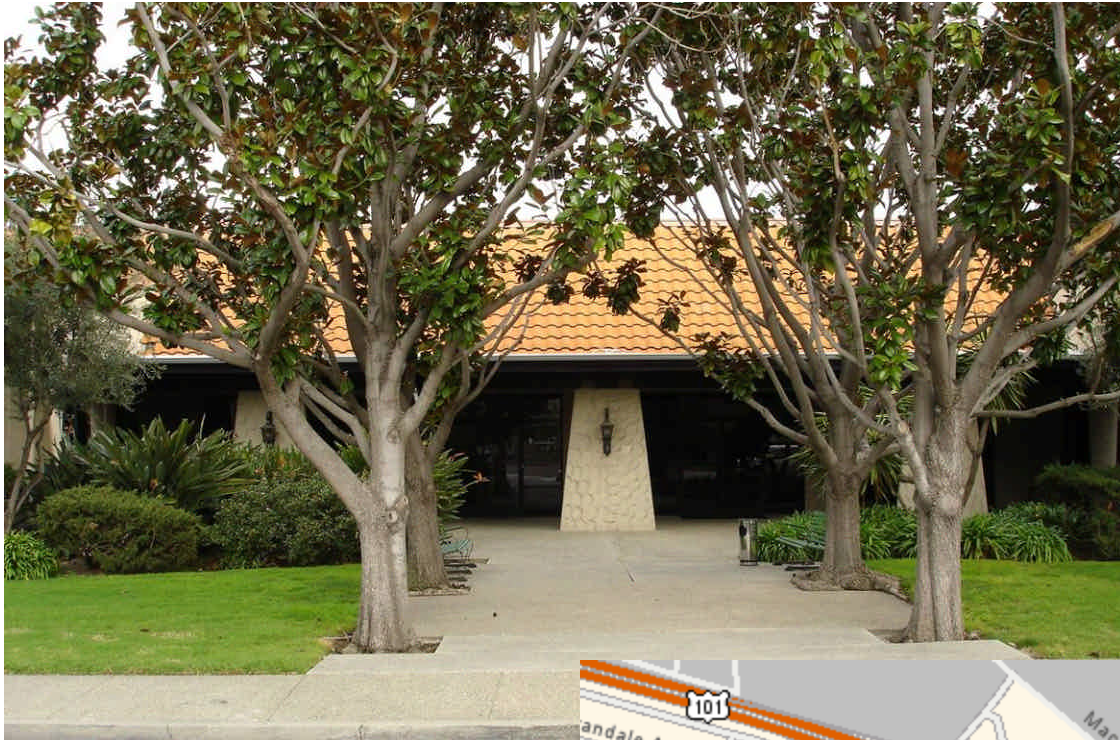

**MISSION
WEST
PROPERTIES, INC.**

450 National, Mountain View

- Available: 8,500 sq ft +/-
- "NNN" \$0.12 psf/mo
(Property Taxes, Insurance, and Gardening)
- Partially Furnished
- Easy Access to 237 and 101